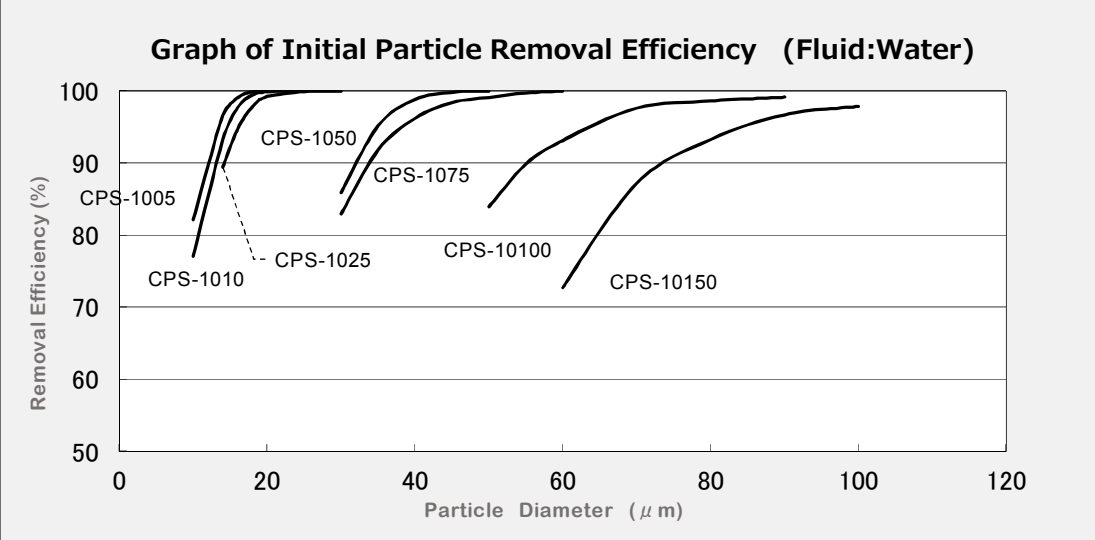

Filter Rating

Sales Unit

GRADE	Quantity
All	50 pcs. / bag