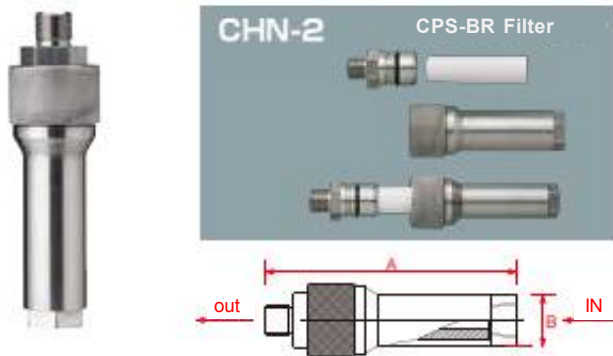

MINI Filter

Specifications

Grade	1005	1010	1025	1050	1075	10100	10150	10185
Nominal Rating (μm)	05	10	25	50	75	100	150	185

Size

(Unit:mm)

Type	CPS-BR
Outside diameter	20
Inside diameter	10
Standard Length	74

* Mini filter housing

【 HOUSING Size 】

TYPE	CHN-2	TYPE	CHN-2
A (mm)	137	SEAL	Perfluoropolyether
B (mm)	28	Nozzle(IN)	Rc 3/8 B
Weight (kg)	0.6	Nozzle(OUT)	G 3/8 B
Material	SUS303	Filter	CPS-BR

Water Permeability