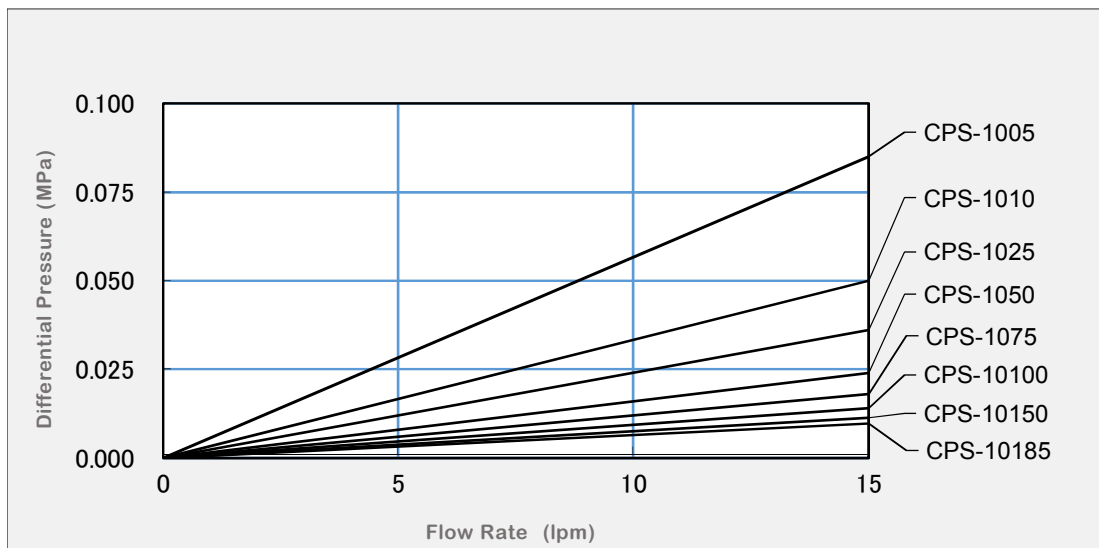

MINI Filter

Specifications

Grade	1005	1010	1025	1050	1075	10100	10150	10185
Nominal Rating (μm)	05	10	25	50	75	100	150	185

Size

(Unit:mm)

Type	CPS-BR
Outside diameter	20
Inside diameter	10
Standard Length	74

* Mini filter housing

【 HOUSING Size 】

TYPE	CHN-2	TYPE	CHN-2
A (mm)	137	SEAL	Perfluoropolyether
B (mm)	28	Nozzle(IN)	Rc 3/8 B
Weight (kg)	0.6	Nozzle(OUT)	G 3/8 B
Material	SUS303	Filter	CPS-BR

Water Permeability